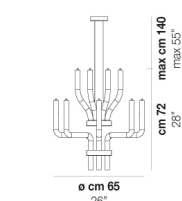

STRDU SP DOP