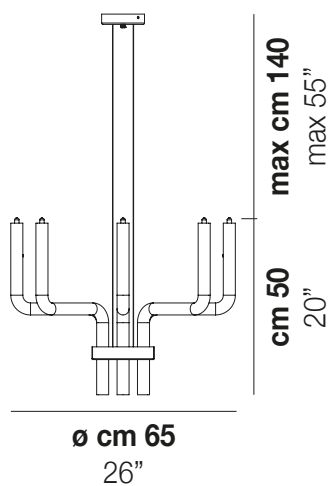

STARDUST SP Q

LIGHTING SOURCES

8x48W 220-240 V G9
50/60 Hz

Mc 0,22
Kg 14
Kg 9

download resources

CRR1

NN

OTHER AVAILABLE VERSIONS