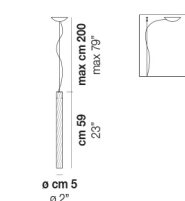

STARDUST SP Q

LIGHTING SOURCES

8x48W 220-240 V G9
50/60 Hz

Mc 0,22
Kg 14
Kg 9

download resources

CRR1

NN

OTHER AVAILABLE VERSIONS