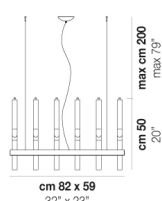

STARDUST SP Q

LIGHTING SOURCES

8x48W 220-240 V G9
50/60 Hz

Mc 0,22
Kg 14
Kg 9

download resources

OTHER AVAILABLE VERSIONS

STRDU SP R