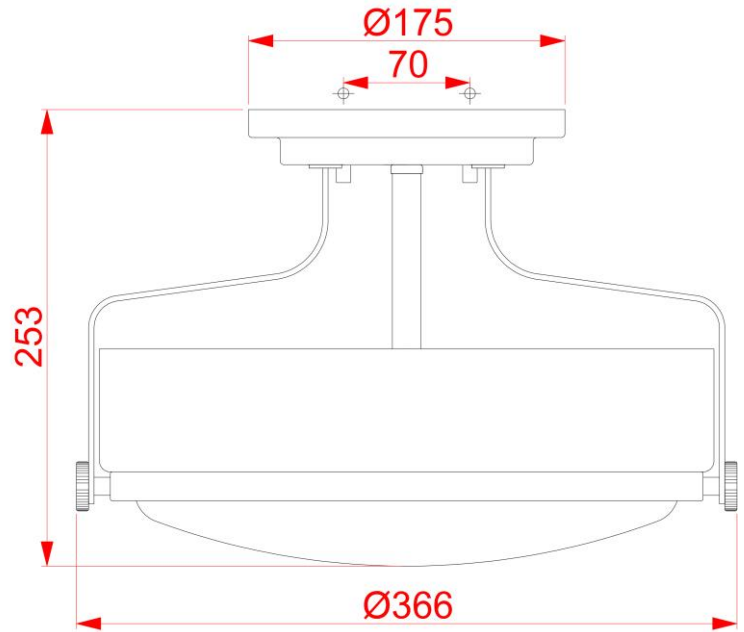

**BRAND: Harper**
**STYLE: Small Semi-Flush**

1. Item Code	HK/HARPER/SFS HB	23. Maximum Drop	-
2. Drawing No.	pd-hkharpersfshb	24. Adjustable?	No
3. Tested?	No	25. Shade/Glass Material	White Etched Glass
4. Final Sign-off Sample Done?	Yes	26. Shade Width (mm)	340
5. Category	Indoor	27. Shade Height (mm)	120
6. Type	Small Semi-Flush	28. Shade Depth (mm)	120
7. Finish	Heritage Brass	29. Size of Back-Plate/Ceiling Rose (mm)	175
8. IP Rating	-	30. Main Material	Steel & Glass
9. Class	I	31. Power Cable Core and Colour	2 core – Black
10. Voltage	240	32. Power Cable Length (mm)	203
11. Wattage (1)	3 x max 60w	33. Chain Length (mm)	-
12. Wattage (2)	-	34. Rod Length (mm)	-
13. Lamp Holder Type (1)	3 x E27	35. PIR	-
14. Lamp Holder Type (2)	-	36. Switch Type and location	-
15. No. of Lamps	3	37. Connection Method	Terminal block
16. Lamp Supplied	No	38. Plug Type and Colour	-
17. Dimmable?	Dependent on lamps used	39. Earth arrangement	Earth tag inside ceiling rose
18. Lumen Output & Colour Temp	-	40. Product Weight (kg)	2.58
19. Overall Width/Diameter (mm)	366	41. Carton Dimensions (mm)	406 x 406 x 343
20. Fitting Height (mm)	253	42. Gross Weight (kg)	3.78
21. Overall Depth (mm)	253	43. Notes 1	-
22. Minimum Drop	-	44. Notes 2	-