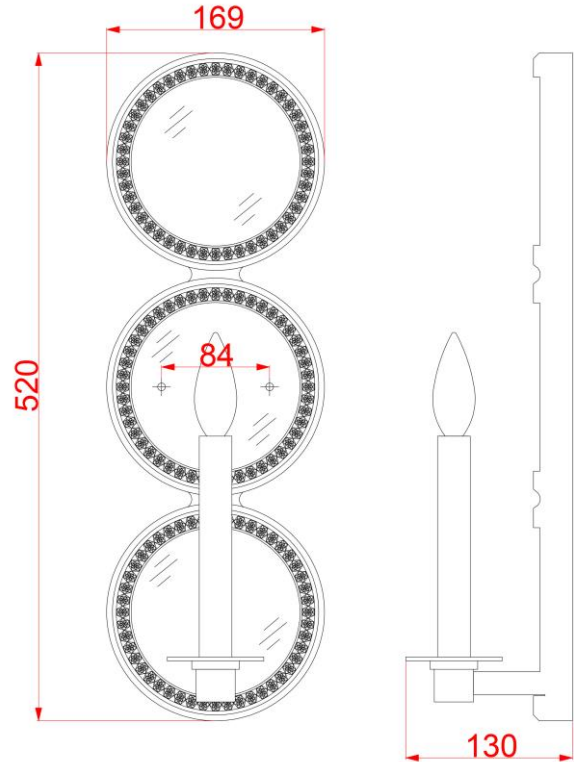

BRAND: Rosalie

STYLE: 1lt wall light

1. Item Code	KL/ROSALIEI	23. Maximum Drop	N/A
2. Drawing No.	pd-klosalieI	24. Adjustable?	No
3. Tested?	No	25. Shade/Glass Material	N/A
4. Final Sign-off Sample Done?	Yes	26. Shade Width (mm)	N/A
5. Category	Indoor	27. Shade Height (mm)	N/A
6. Type	Wall light	28. Shade Depth (mm)	N/A
7. Finish	Sterling Gold	29. Size of Back-Plate/Ceiling Rose (mm)	169 x 520
8. IP Rating	N/A	30. Main Material	Steel
9. Class	I	31. Power Cable Core and Colour	Separate Live & Neutral (Brown & Blue) 0.75mm ²
10. Voltage	240V	32. Power Cable Length (mm)	203
11. Wattage (1)	1 x Max 60W	33. Chain Length (mm)	N/A
12. Wattage (2)	N/A	34. Rod Length (mm)	N/A
13. Lamp Holder Type (1)	1 x E14	35. PIR	No
14. Lamp Holder Type (2)	N/A	36. Switch Type and location	N/A
15. No. of Lamps	1	37. Connection Method	Terminal block
16. Lamp Supplied	No	38. Plug Type and Colour	N/A
17. Dimmable?	Dependent on lamps used	39. Earth arrangement	Earth tail fixed on back plate
18. Lumen Output & Colour Temp	N/A	40. Product Weight (kg)	2.95
19. Overall Width/Diameter (mm)	169	41. Carton Dimensions (mm)	580 x 240 x 200
20. Fitting Height (mm)	520	42. Gross Weight (kg)	4.15
21. Overall Depth (mm)	130	43. Notes 1	
22. Minimum Drop	N/A	44. Notes 2	